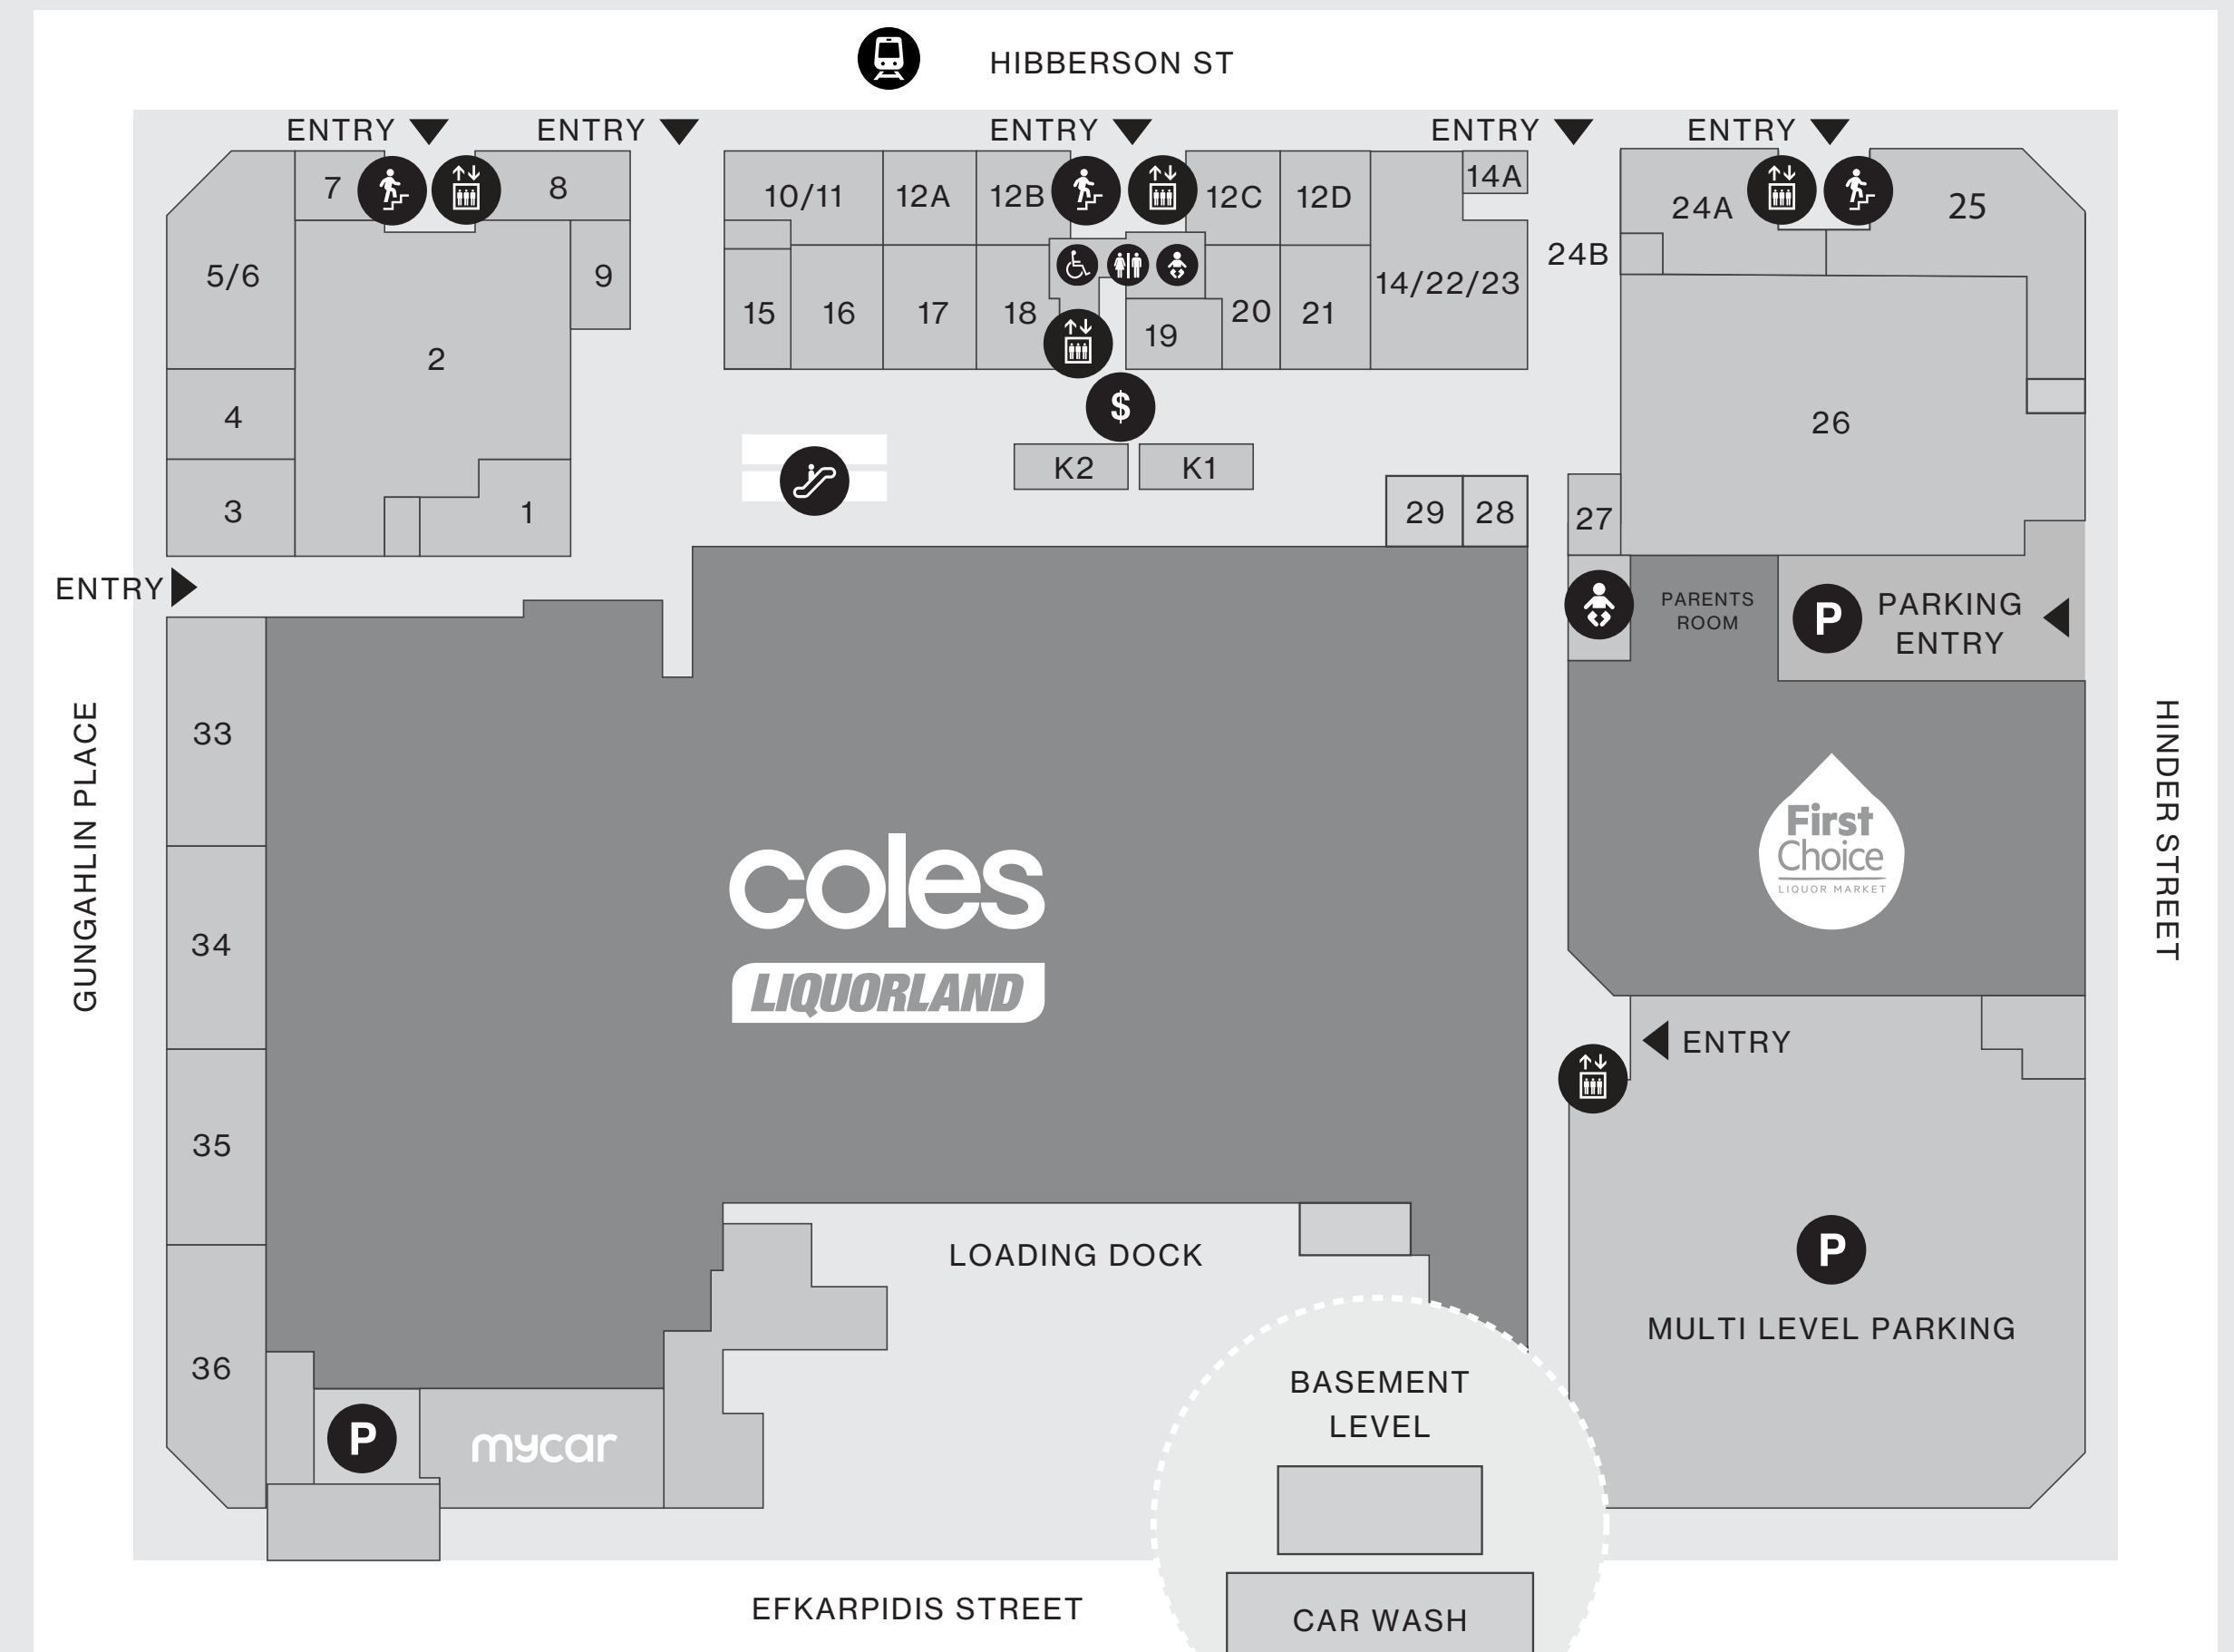

# Centre Map

## GROUND FLOOR & BASEMENT

<b>Major</b>	Coles	<b>17</b>	Evolve Optometry
<b>Major</b>	Liquorland	<b>18</b>	Vodafone
<b>Major</b>	First Choice Liquor Market	<b>19</b>	Penney's Paper Shop
<b>Major</b>	MyCar Tyre & Auto	<b>20</b>	Big Barber
<b>01</b>	Bakers Delight	<b>21</b>	Healthy Start Discount Vitamins
<b>02</b>	The Reject Shop	<b>24A</b>	Mor Thai Massage & Day Spa
<b>03</b>	Manoosh Pizzeria	<b>24B</b>	Saigon Fresh
<b>04</b>	Wokitup!	<b>25</b>	Australia Post
<b>05/06</b>	Grill'd	<b>26</b>	Best&Less
<b>07</b>	Vacant	<b>27</b>	Alterations Gungahlin
<b>08</b>	Gold Blade Barbers	<b>28</b>	Coffee Guru
<b>9</b>	Caseway Phone Repairs & Accessories	<b>29</b>	Anthos Flowers
<b>10/11</b>	Form1 Espresso	<b>33</b>	PappaRich
<b>12A</b>	Number 1 Spicy Noodle	<b>34</b>	Kokoro Japanese Restaurant
<b>12B</b>	Hair Artists Salon	<b>35</b>	Gungahlin Medical and Surgical Centre
<b>12C</b>	NeNe Chicken	<b>36</b>	Mathnasium
<b>12D</b>	Tobacconist & Co	<b>K1</b>	Donut King
<b>14/22/23</b>	TerryWhite Chemmart Gungahlin	<b>K2</b>	Kurimu x HBCT
<b>14A</b>	Gong Cha	<b>B</b>	Capital Car Wash
<b>15</b>	Mr Sushi	<b>ATM</b>	rediATM
<b>16</b>	Fancy Nails		

## FIRST FLOOR

<b>2C</b>	LJ Hooker Gungahlin
<b>2D</b>	Vacant
<b>2E</b>	Maxwell & Co Solicitors
<b>2F</b>	War Widows Guild of Australia NSW
<b>2G</b>	MiQ Private Wealth
<b>2H</b>	Rubies Nursing Care
<b>2I</b>	Vacant
<b>2K</b>	Northside Psychology
<b>2W</b>	Recovery Partners
<b>1A/2J</b>	Canberry Properties
<b>1/2/2A/2B</b>	Anytime Fitness